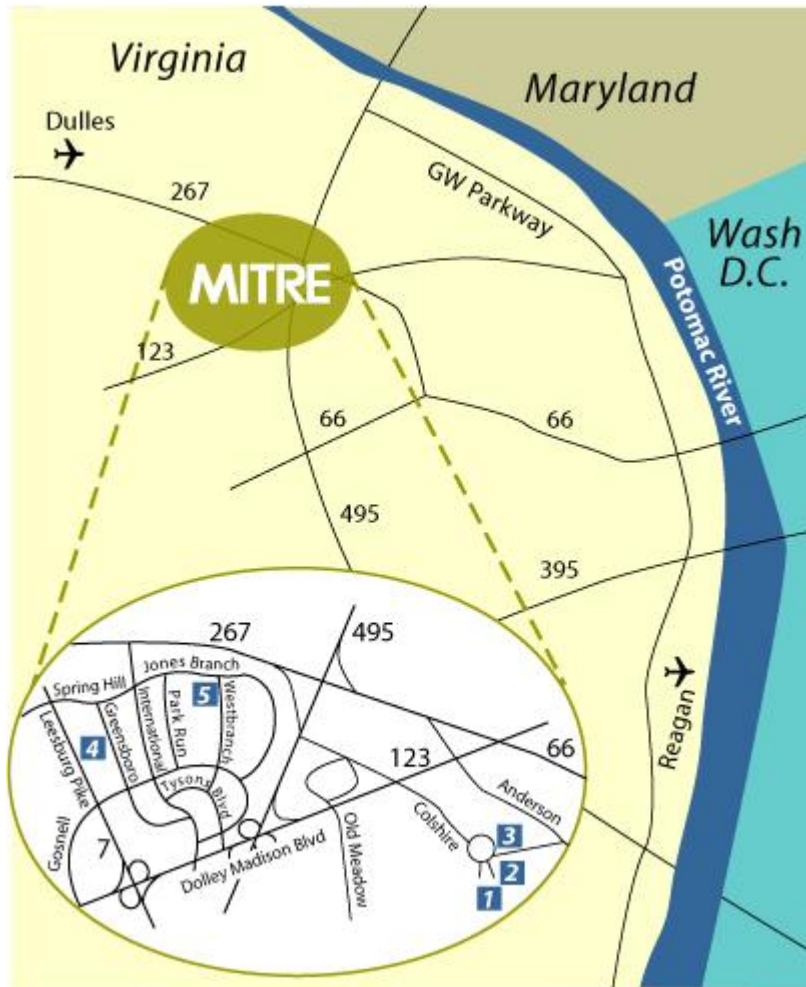

#### From Reagan National Airport

Take the George Washington Parkway North approx. 6 miles to Route 123 South, McLean exit. Exit onto Route 123 (also called Dolley Madison Blvd.) follow south for approx. four miles to traffic light at Colshire Drive (on left). Turn left onto Colshire Drive, follow to traffic circle. Take third right off traffic circle, proceed approx. 50 yards, turn right into MITRE2 parking garage (all levels). Walkway to the lobby is located on P2 of garage.

- or -

Take I-66 West. Take Exit 67 to Route 267 (Dulles Toll Road). Take Exit 19A, following signs to Route 123 South, (also called Dolley Madison Blvd.) Tysons Corner. Go to second traffic light, Colshire Drive (on left). Turn left onto Colshire Drive, follow to traffic circle. Take third right off traffic circle, proceed approx. 50 yards, turn right into MITRE2 parking garage (all levels). Walkway to the lobby is located on P2 of garage.

#### From Dulles Airport

Take the Dulles Airport Access and Toll Road to Exit 19. Take Exit 19A, following signs to Route 123 South, (also called Dolley Madison Blvd.), Tysons Corner. Bear right onto Route 123. Go to first traffic light, Colshire Drive (on the left). Turn left onto Colshire Drive, follow to traffic circle. Take third right off traffic circle, proceed approx. 50 yards, turn right into MITRE2 parking garage (all levels). Walkway to the lobby is located on P2 of garage.

#### From Route 495 (Beltway)

Take Exit 46B (McLean, Route 123). Take Route 123 (also called Dolley Madison Blvd) North to the second traffic light and turn right onto Colshire Drive, follow to traffic circle. Take third right off traffic circle, proceed approx. 50 yards, turn right into MITRE2 parking garage (all levels). Walkway to the lobby is located on P2 of garage.