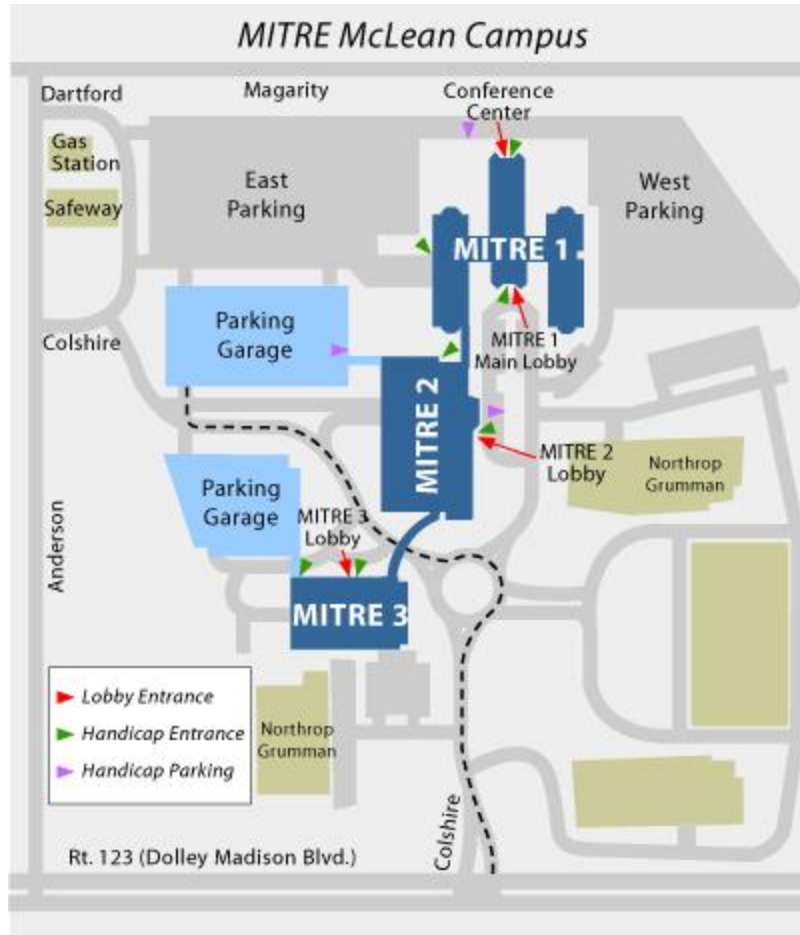

Directions to The MITRE Corporation (MITRE-2 Building)

1 of 2 pages

From Reagan National Airport

Take the George Washington Parkway North approx. 6 miles to Route 123 South, McLean exit. Exit onto Route 123 (also called Dolley Madison Blvd.) follow south for approx. four miles to traffic light at Colshire Drive (on left). Turn left onto Colshire Drive, follow to traffic circle. Take third right off traffic circle, proceed approx. 50 yards, turn right into MITRE2 parking garage (all levels). Walkway to the lobby is located on P2 of garage.

- or -

Take I-66 West. Take Exit 67 to Route 267 (Dulles Toll Road). Take Exit 19A, following signs to Route 123 South, (also called Dolley Madison Blvd.) Tysons Corner. Go to second traffic light, Colshire Drive (on left). Turn left onto Colshire Drive, follow to traffic circle. Take third right off traffic circle, proceed approx. 50 yards, turn right into MITRE2 parking garage (all levels). Walkway to the lobby is located on P2 of garage.

From Dulles Airport

Take the Dulles Airport Access and Toll Road to Exit 19. Take Exit 19A, following signs to Route 123 South, (also called Dolley Madison Blvd.), Tysons Corner. Bear right onto Route 123. Go to first traffic light, Colshire Drive (on the left). Turn left onto Colshire Drive, follow to traffic circle. Take third right off traffic circle, proceed approx. 50 yards, turn right into MITRE2 parking garage (all levels). Walkway to the lobby is located on P2 of garage.

From Route 495 (Beltway)

Take Exit 46B (McLean, Route 123). Take Route 123 (also called Dolley Madison Blvd) North to the second traffic light and turn right onto Colshire Drive, follow to traffic circle. Take third right off traffic circle, proceed approx. 50 yards, turn right into MITRE2 parking garage (all levels). Walkway to the lobby is located on P2 of garage.